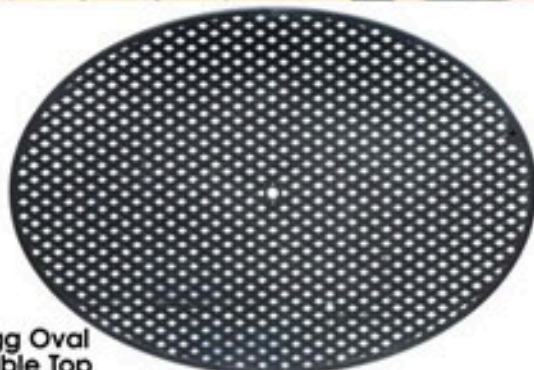

Arm Chair CDA8176 24"W x 27"D x 34"H

LAZY SUSAN

For easy serving and also has a convenient umbrella hole.

STA103 30" Diameter x 2"H

STA104 24" Diameter x 2"H

STA105 21" Diameter x 2"H

Egg Oval Table Top

Stackable Chairs

Dining Stacking Chair

CDA8177

23"W x 29.5"D x 35"H

LANCASTER DINING COLLECTION

Our matching Lancaster Dining Set are the finest in outdoor entertaining. Choose from a variety of sizes and shapes to suit your needs. With its classic cross-weave styling pattern this high quality cast aluminum resembles the look of antique wrought iron. The rich **Bronze finished** cast aluminum is easy to care for. All tables include umbrella holes with covers. Dining chairs include cushions in your choice of premier outdoor fabrics. Sunbrella Fabrics available at an additional cost. Light assembly required.