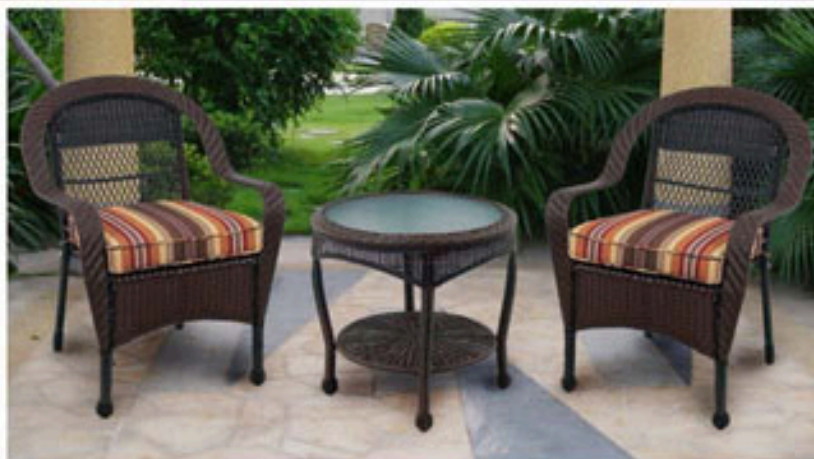

Coffee Table TCR65 36"W x 20"D x 20"H w/glass

End Table TER65 20"W x 20"D x 22"H w/glass

Ottoman SLR65 31"W x 20"D x 16"H

Rocker RKR65 35"W x 39"D x 37"H

Chaise Lounge CLR65 (not shown)

32"W x 80"L x 12"H (back flat) or 37"H (back in upright position)