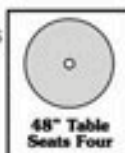

Five Piece Set GDR16 (Table, 4 Arm Chairs) (not shown)

Table 48" Diameter x 29"H w/tempered glass

NAPLES BISTRO COLLECTION

Perfectly sized for a small balcony. You can select the matching counter-height or bar-height tables that are available separately. Each piece is made of handwoven outdoor wicker over durable rustproof aluminum frames. Available in White or Two-Tone Natural. Cushions included in your choice of premier outdoor fabrics. Sunbrella Fabrics available at an additional cost. Easy assembly.