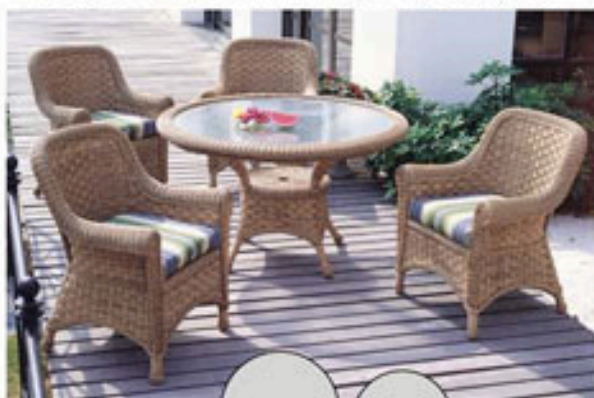

58" Dia.
Seats Six

50" Dia.
Seats Four