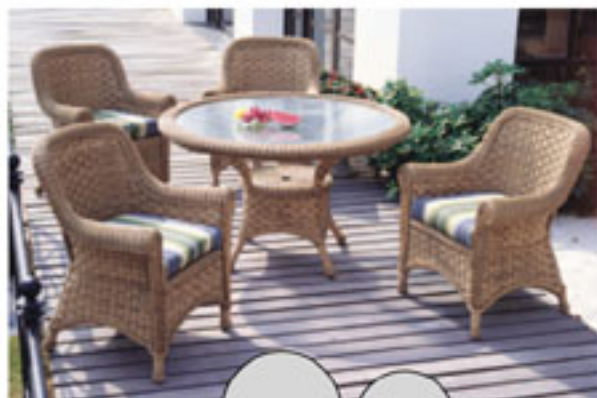

58" Dia.
Seats Six

50" Dia.
Seats Four