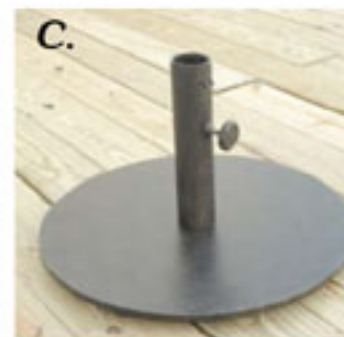

CAST ALUMINUM UMBRELLA STANDS

Holds and steadies the umbrella with its 50 lb weight. Three different styles to choose from. **Bronze finish.**

A. UMA07

21" Dia. x 15"H

B. UMA09

21" Dia. x 15"H

C. UMA11

21" Dia. x 15"H