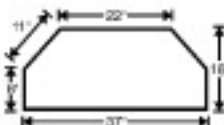

LATTICE CORNER TV STAND

Designed to fit snugly in a corner this handsome rattan stand is a real space saver for the living room, bedroom or den. A spacious shelf holds your VCR and a bottom cabinet to hold tapes and accessories.

Pecan or Whitewash finishes.
CAS16
$175.00 (UPS $65)
37"W x 18"D x 25 1/2"H

WINDSONG ENTERTAINMENT CENTERS

Graceful rattan wood reinforced cane top shelves, and lattice accents make either of these units a fine addition to your den or family room. **Pecan or Whitewash** finish.

Large
ETS25 **$375.00** (MF)
31"W x 16"D x 66"H
(TV Opening 24"W x 29"H - open back)

Medium
ETS12 **$225.00** (UPS $75)
23"W x 13"D x 54"H
(TV Opening 20"W x 18"H - open back)

LATTICE COMPUTER CART

Perfect for small rooms or anywhere space is at a premium. Will hold an entire computer system (monitor, keyboard, CPU and printer) and features convenient pullout shelves for keyboard and printer. An attractive unit made of durable rattan with woven shelves reinforced with wood. Bottom cabinet provides space for computer paper and manuals. With gliding casters (2 locking) for easy mobility. **Whitewash or Pecan** finish.

CAS21
$195.00 (UPS $75)
30"W x 18"D x 31"H