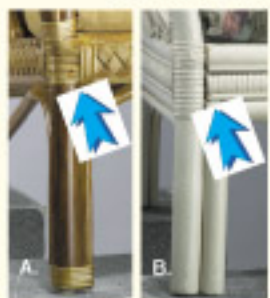

Arm Chair CDS223 \$195.00 (UPS \$85)

22 1/2"W x 22"D x 39"H

Side Chair CDS224 \$165.00 (UPS \$75)

21"W x 22"D x 39"H

EDUCATED BUYER INFORMATION

Quality Construction

Leading wicker and rattan importers, such as "Fran's", have their furniture fully assembled at the factory by skilled craftsmen with many years of experience. This quality is most visible at the joints where the front and side sections meet. **Image A.** At "Fran's" all joints are glued, screwed together, then for added strength and a stylish finished look the joints are bound with peel rattan.