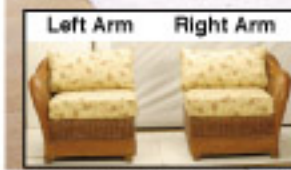

MOROCCAN SECTIONAL

Establish your personal oasis of relaxation in your living room, family room or den. These individual sections let you piece together furniture you want whether its an extra long sofa, loveseat, or a chair. Order by the complete set of by the sections you want. All you do is arrange the sections. Each section includes plush cushions in your choice of standard fabric. **Two-Tone Antique** finish.

Five Piece Set

GLC189
$2,495.00 (MF)
(Left Arm Unit, Right Arm Unit, Wedge Unit 2 Middle Units)

Three Piece Set

GLC189S3
$1,545.00 (MF) (Left Arm Unit, Right Arm Unit, Middle Unit)

Left Arm Unit SEC189 **$575.00** (MF) 31"W x 33"D x 32"H
Right Arm Unit SEC188 **$575.00** (MF) 31"W x 33"D x 32"H
Wedge Unit CGC188 **$675.00** (MF) 33"W x 33"D x 32"H
Middle Unit CGC189 **$475.00** (UPS $85) 27"W x 33"D x 32"H
Coffee Table TOC189 **$295.00** (UPS $85) 30"W x 30"D x 17"H w/glass

MOROCCAN SWIVEL STOOLS

With its distinctive handcrafted rattan poles and hand-woven seat backs, these swivel stools make for comfortable seating at your bar or counter. Include upholstered cushions in your choice Huntergreen (P1) or Wheat (P2) fabrics or you can select any designer fabric for an additional $15.00.

Antique finish.

Bar Stool

SLC1831

$225.00 (UPS $75)

20"W x 23"D x 45"H

(29" Seat Height)