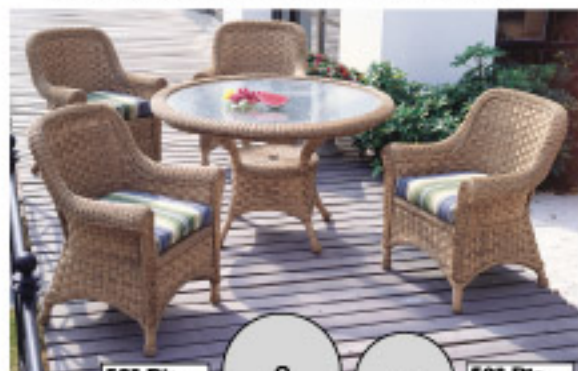

TAHITI COLLECTION Inspired from the laid back easy lifestyle found on southern estates these wonderful "All Weather" living and dining sets are the perfect choice to grace your home, indoors or outside on your porch or patio. Wide scrolled arms and high backs are created

Six Piece Set
GLR475 **$2,995.00** (MF)
(Sofa, Loveseat, Chair, Coffee Table, End Table, Ottoman)

Four Piece Set
GLR475S4 **$2,095.00** (MF)
(Sofa, Chair, Coffee Table, End Table)

Sofa
SOR475 **$895.00** (MF)
85"W x 37"D x 40"H
Toss Pillow $25.00

Loveseat SER475 **$775.00** (MF)
61"W x 37"D x 40"H
Arm Chair CGR475 **$645.00** (UPS $95)
39"W x 37"D x 40"H
Coffee Table TCR475 **$345.00** (UPS $75)
46"W x 26"D x 18"H w/tempered glass

End Table
TER475
$295.00 (UPS $45)
24"W x 24"D x 24"H
w/tempered glass

Ottoman SLR475
$275.00 (UPS $35)
30"W x 20"D x 18"H
Rocker
RKR475 **$675.00** (UPS $95)
37"W x 45"D x 38"H

TAHITI DINING SET Our matching dining set is perfect for use indoors or out. Cushions are included in your choice of premier outdoor fabrics. Available in **Dark Cherry, Flax or Two-Tone Natural** finish.

Five Piece Set GDR475 **$1,395.00** (MF)
(Table, Four Chairs)
Chair 29"W x 26"D x 36"H
Table 50" Diameter x 29"H w/tempered glass
Seven Piece Set GDR477 **$2,095.00** (MF)
(58" Table, Six Chairs) (not shown)
Table 58" Diameter x 29"H w/tempered glass