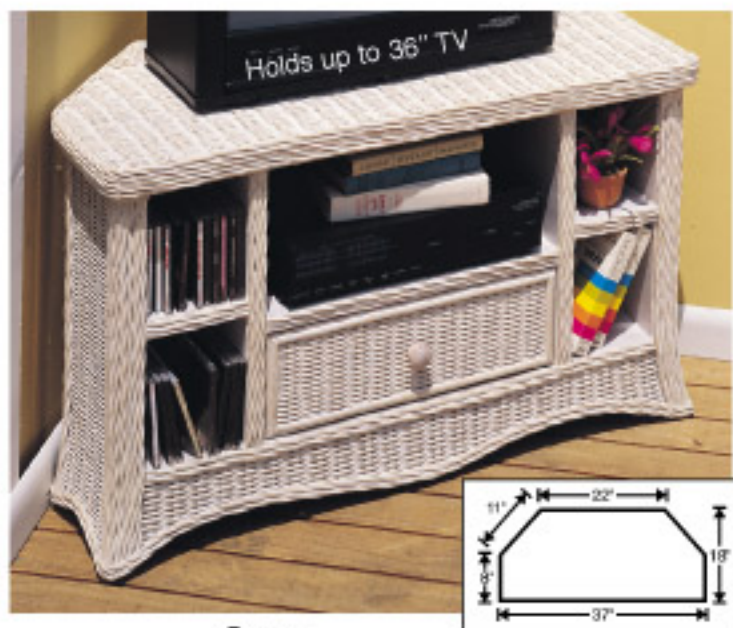

**CORNER
TV/VCR CABINET**

Provide your living or family room with a versatile cabinet to hold your video system. This unit tucks neatly into a corner providing shelf space for your videos and a pull out drawer for manuals. Hand-woven wicker is wrapped over a sturdy wood frame. **Whitewash or Antique** finish. CAC153 **$245.00** (UPS $65) 37"W x 17"D x 22"H