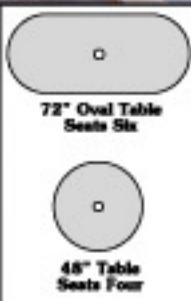

- Six Piece Set** GLR15 **\$2,795.00** (MF)
(Sofa, Loveseat, Chair, Coffee Table, End Table, Ottoman)
- Four Piece Set** GLR15S4 **\$1,895.00** (MF)
(Sofa, Chair, Coffee Table, End Table)

- Sofa** SOR15 **\$895.00** (MF)
80"W x 35"D x 37"H
- Loveseat** SER15 **\$745.00** (MF)
56"W x 35"D x 37"H
- Arm Chair** CGR15 **\$595.00** (MF)
32"W x 35"D x 37"H
- Coffee Table** TCR15 **\$345.00** (UPS \$85) 42" Dia. x 18"H w/glass
- End Table** TER15 **\$245.00** (UPS \$45) 24" Diameter x 22"H w/glass
- Ottoman** SLR15 **\$245.00** (UPS \$45) 26"W x 20"D x 18"H
- Rocker** RKR15 **\$525.00** (UPS \$96) 31"W x 39"D x 37"H