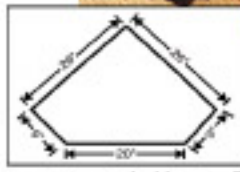

Counter Stool

SLC1832 **$195.00**

(UPS $55) 20"W x 23"D x 40"H (24" Seat Height)

CORNER TV/CD CONSOLE

Ideal for your video system in the bedroom, den or family room. The console top is strong and wide enough for up to a 36" TV. Two center shelves hold CD and VCR players. Two side compartments can hold up to 70 music and video CD's and a convenient pull out drawer stores VCR tapes and accessories. This unit is made of hand-woven natural wicker over a strong wood frame and available in **Pecan** or **Whitewash**.

CAC167 **$295.00** (UPS $85) 26"W x 26"D x 25"H